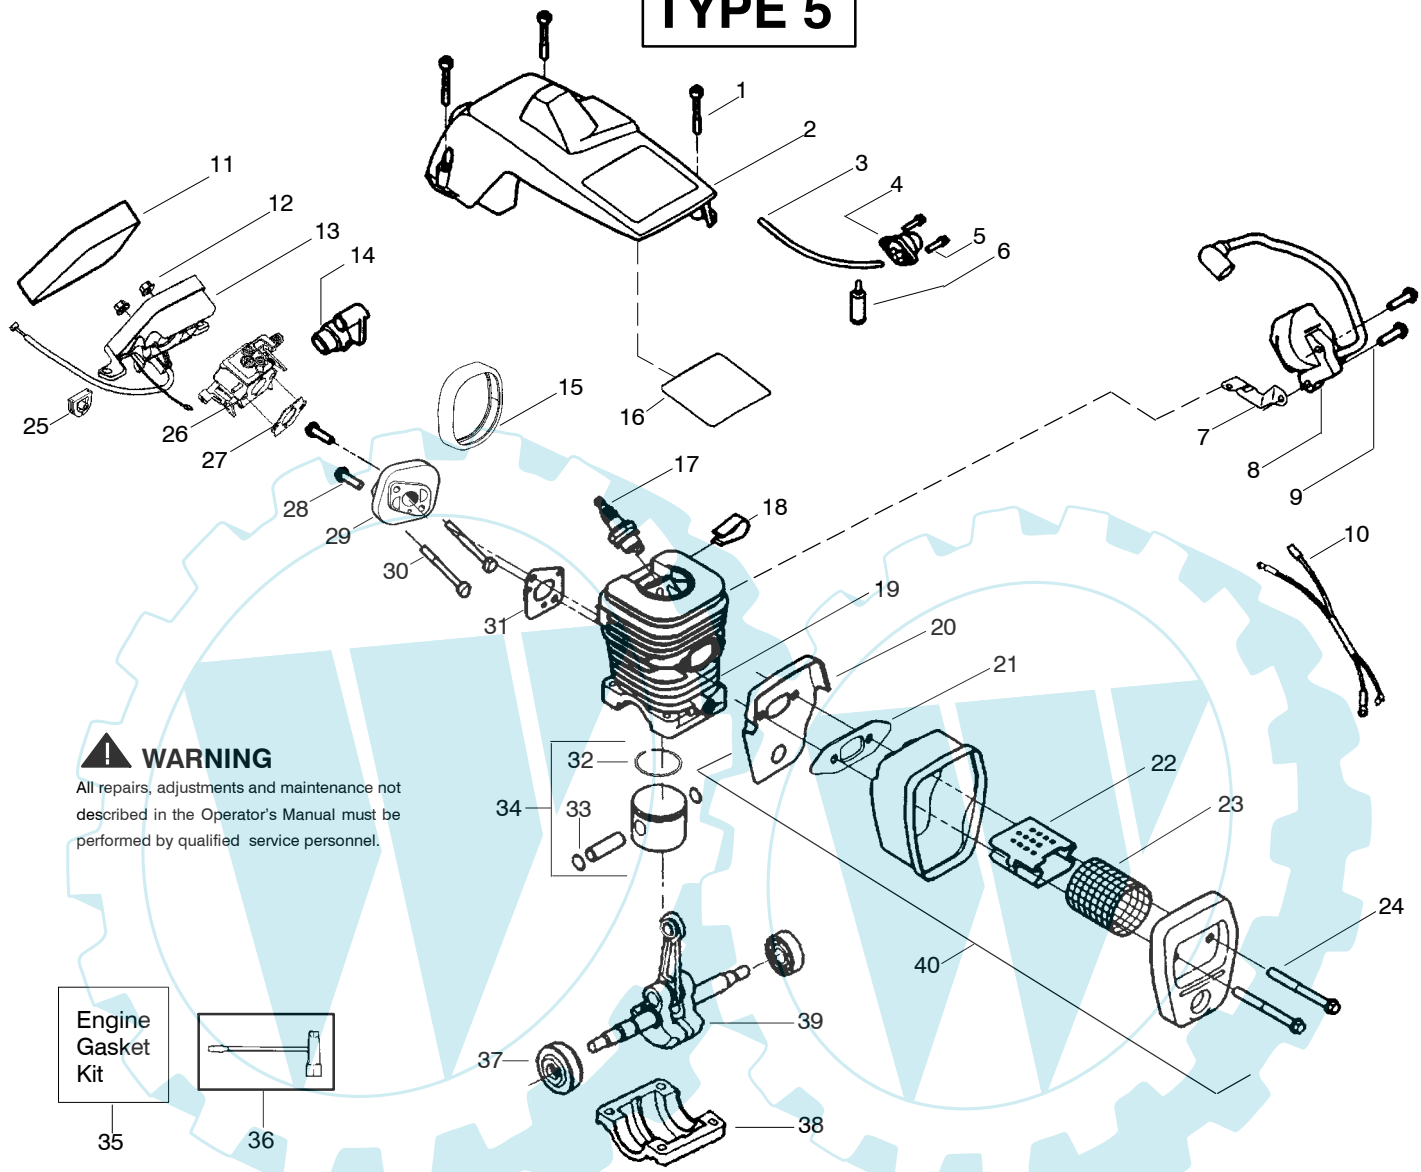

PARTS LIST NO. 530163179		McCULLOCH® PARTS LIST	CHAIN SAW MODEL(S) MAC CAT 436	
DATE 1/19/05	Replaces 163179 - 12/10/04		NOTE: Illustration may differ from actual model due to design changes	PAGE NO. 6

TYPE 5

WARNING
All repairs, adjustments and maintenance not described in the Operator's Manual must be performed by qualified service personnel.

Engine Gasket Kit

Ref.	Part No.	Description	Ref.	Part No.	Description	Ref.	Part No.	Description
1.	530016153	Screw	19.	530012550	Cylinder	36.	530031135	Bar Wrench
2.	530056914	Assy - Cylinder Shield (includes # 16)	20.	530049870	Backplate - Muffler	37.	530056363	Assy - Seal & Bearing
3.	530069247	Kit - Fuel Line (Small)	21.	530069608	Gasket - Muffler (kit)	38.	530037935	Cap - Crankcase
4.	530071835	Kit - Purge Bulb (incl. #5)	22.	530037813	Diffuser - Muffler	39.	530047062	Assy - Crankshaft
5.	530015780	Screw	23.	530036103	Screen - Spark	40.	530047207	Assy - Muffler (Incl. 20 - 24)
6.	530095646	Assy - Fuel Pick-up	24.	530016132	Bolt - Muffler			Not Shown
7.	530047442	Strap - Ground	25.	530047631	Grommet - Throttle Cable			
8.	530039198	Ignition Module	26.	---	Kit - Carburetor			
9.	530015814	Screw		530071820	Zama (W - 20)			Manuals
10.	530057475	Assy - Wire Harness		530071821	Walbro (WT - 662)			(Scan)
11.	530037793	Foam - Air Filter	27.	530069608	Gasket - Carb. (kit)	↗	530165917	(Euro I)
12.	530016101	Nut	28.	530016386	Screw	↗	530165918	(Euro II)
13.	530057702	Assy - Air Box	29.	530049700	Carb. Adapter	↗	530165919	(Euro III)
14.	530035526	Grommet - Carb Adjust	30.	530016187	Screw	↗	530165920	(Euro IV)
15.	530054144	Seal - Carb Adapter	31.	530069608	Gasket - Adaptor (kit)	↗	530165921	(Euro V)
16.	530055698	Reflector - Heat	32.	530038729	Ring - Piston	↗	530165922	(Turkish)
17.	952030150	Spark Plug (RCJ - 7Y)	33.	530015697	Retainer - Piston Pin	↗	530165923	(Russian)
18.	530016136	Clip - High Tension Lead	34.	530071408	Kit - Piston (Incl. 32 & 33)	↗	530165924	
			35.	530069608	Kit - Engine Gasket (Incl. 21, 27 & 31)			

↗ = NEW PART NUMBER FOR THIS IPL   ★ = REFER TO THE SERVICE REFERENCE INDICATED FOR MORE INFORMATION. (LOCATED AT END OF IPL)