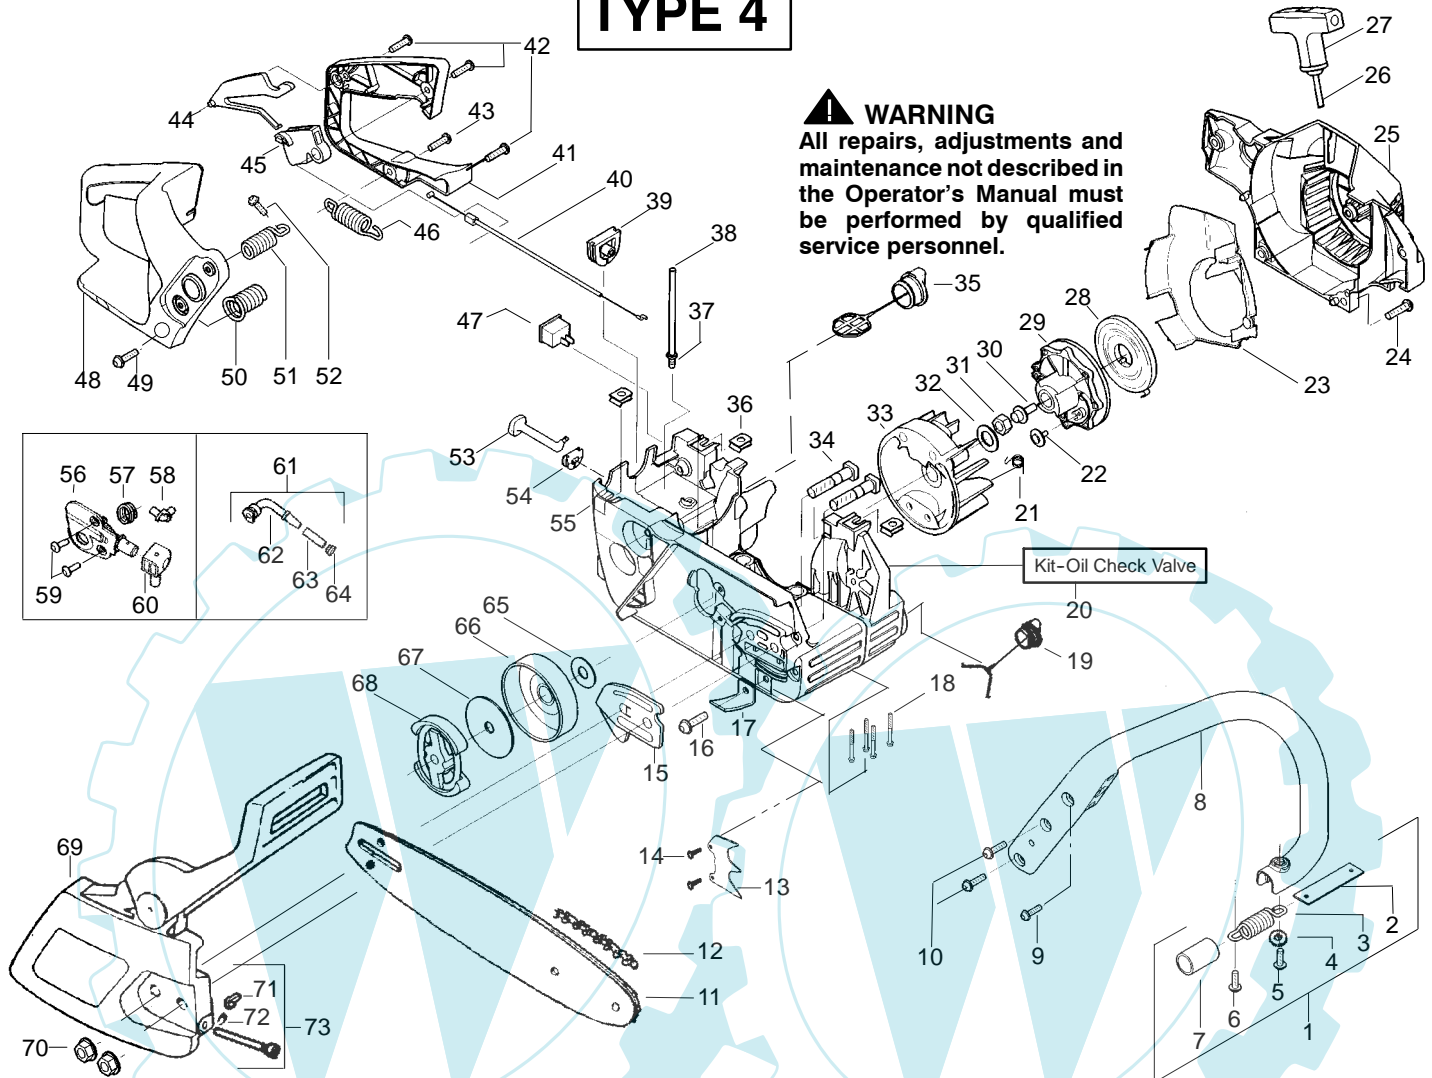

PARTS LIST NO. 530163179		McCULLOCH.® PARTS LIST	CHAIN SAW MODEL(s) MAC CAT 436	
DATE 1/19/05	Replaces 163179 - 12/10/04		Note: Illustration may differ from actual model due to design changes	PAGE NO. 2

TYPE 4

Ref.	Part No.	Description	Ref.	Part No.	Description	Ref.	Part No.	Description
1.	530047963	Assy. - Isolator	27.	530056402	Handle - Starter	53.	530047605	Knob - Choke
2.	530047608	Strap - Limiter	28.	530027531	Spring - Recoil	54.	530049005	Grommet - Knob
3.	530042082	Spring - Isolator	29.	530037817	Pulley - Starter	55.	530056596	Assy - Chassis
4.	530015123	Washer	30.	530015920	Screw	56.	530071259	Kit - Oil Pump (Incl. 57, 58, 60)
5.	530016018	Screw	31.	530016134	Nut - Flywheel	57.	530037820	Gear - Worm Spring
6.	530015843	Screw	32.	530015127	Washer - Flywheel	58.	530049477	Elbow - Oil Pickup
7.	530036142	Sleeve - AV Spring	33.	530039209	Assy - Flywheel	59.	530016064	Screw
8.	530047583	Handle - Front	34.	530016133	Bolt - Bar	60.	530019206	Seal Block
9.	530015940	Screw	35.	530047192	Assy - Fuel Cap	61.	530047663	Assy - Oil Pickup (Incl. 62 - 64)
10.	530015814	Screw	36.	530015922	Nut - "U" - Type	62.	530038373	Pick - up Oiler
11.	530044896	Bar - 14"	37.	530023877	Fitting - fuel line	63.	530037821	Filter - Oil
12.	538029933	Chain 14"	38.	530069216	Kit - Fuel line (large)	64.	530030189	Plug - Oil Filter
13.	530014381	Kit - Assy Spike (incl. 14)	39.	530047631	Grommet - Cable	65.	530015907	Washer - Thrust
14.	530015805	Screw	40.	530047602	Cable - Throttle	66.	530047061	Assy. - Clutch Drum w/bearing
15.	530038238	Plate - Bar Mounting	41.	530047581	Cover - Rear Handle	67.	530015611	Washer - Clutch
16.	530015814	Screw	42.	530015906	Screw	68.	530014949	Assy. Clutch
17.	530029850	Chain Catcher	43.	530015886	Screw	69.	530054739	Assy - Chain Brake
18.	530016132	Screw	44.	530036098	Lockout - Throttle	70.	530015917	Nut - Bar Mounting
19.	530010846	Assy - Oil Cap	45.	530036097	Trigger - Throttle	71.	530015826	Pin - Retainer
20.	530071666	Kit - Oil Check Valve	46.	530042082	Spring	72.	530038593	Retainer
21.	530023817	Spring - Starter Dog	47.	530069572	Kit - Switch	73.	530069611	Kit - Bar Adjust (incl. 71 & 72)
22.	530016080	Screw	48.	530047582	Handle - Rear			
23.	530055723	Baffle - Air	49.	530015814	Screw			
24.	530015892	Screw	50.	530053274	Assy. Isolator - lower			
25.	530056333	Housing - Fan	51.	530071385	Kit - Isolator (Upper)			
26.	530069232	Kit - Rope	52.	530015875	Screw			

✓ = NEW PART NUMBER FOR THIS IPL

* = REFER TO THE SERVICE REFERENCE INDICATED FOR MORE INFORMATION. (LOCATED AT END OF IPL)