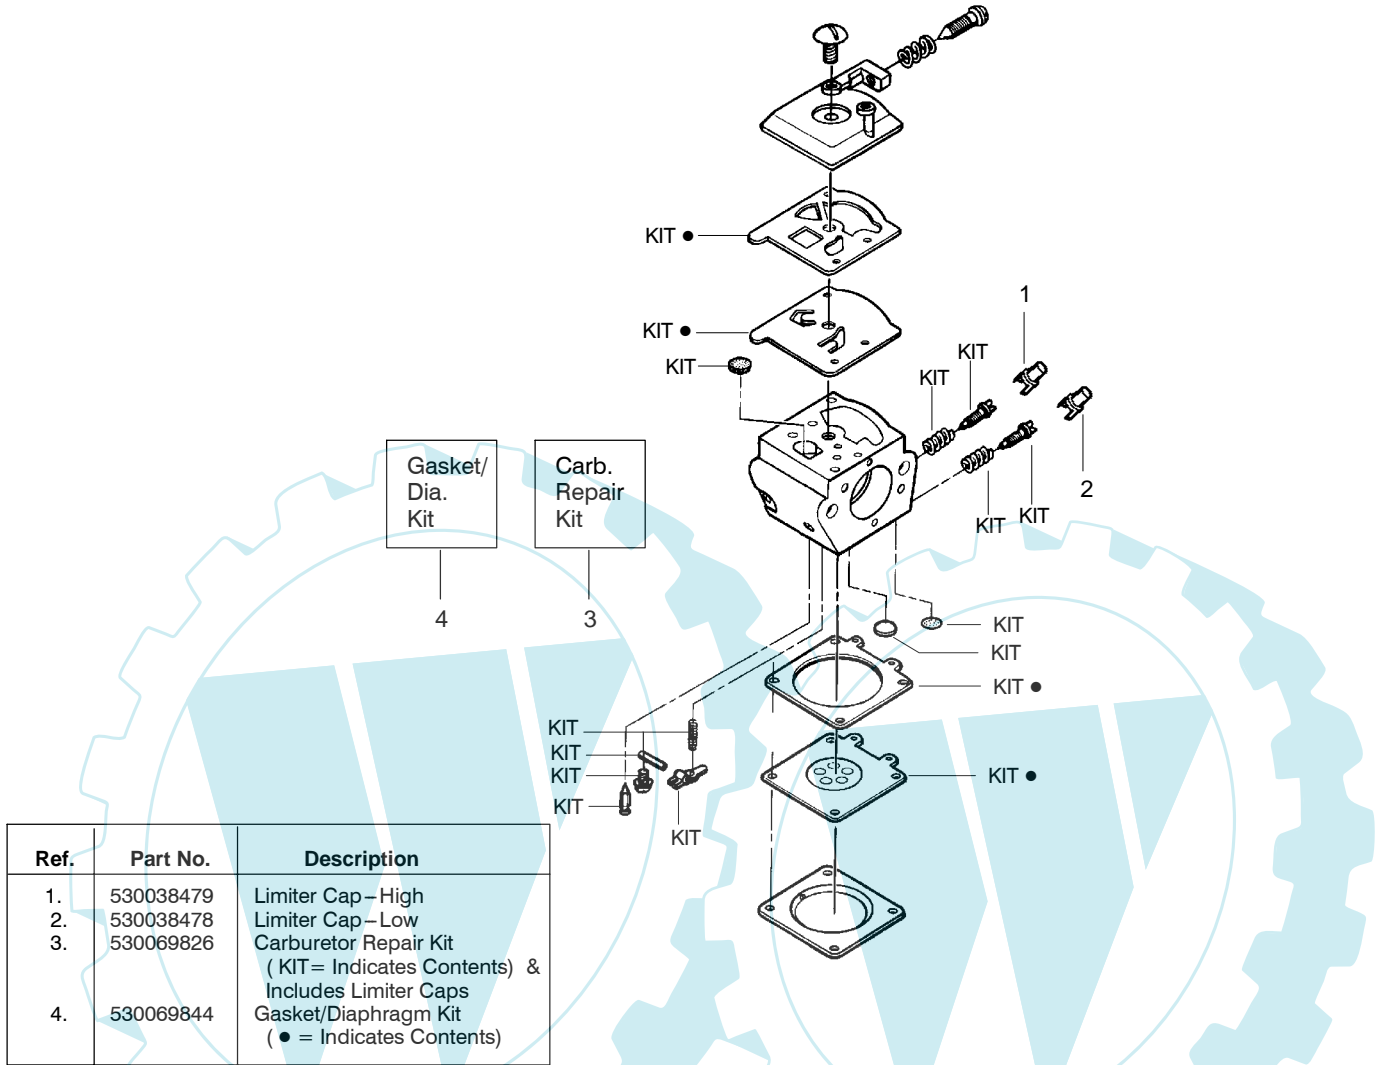

PARTS LIST NO. 530163179		McCULLOCH® PARTS LIST	CHAIN SAW MODEL(s) MAC CAT 436	
DATE 1/19/05	Replaces 163179 - 12/10/04		Note: Illustration may differ from actual model due to design changes	PAGE NO. 7

Carburetor Assembly – WT-391 – #530069722

Kit - Carburetor Assembly No. 530071621 - WT-625
Kit - Carburetor Assembly No. 530071820 - W-20
Kit - Carburetor Assembly No. 530071821 - WT-662

Note: No Repair kits are available for these carburetors