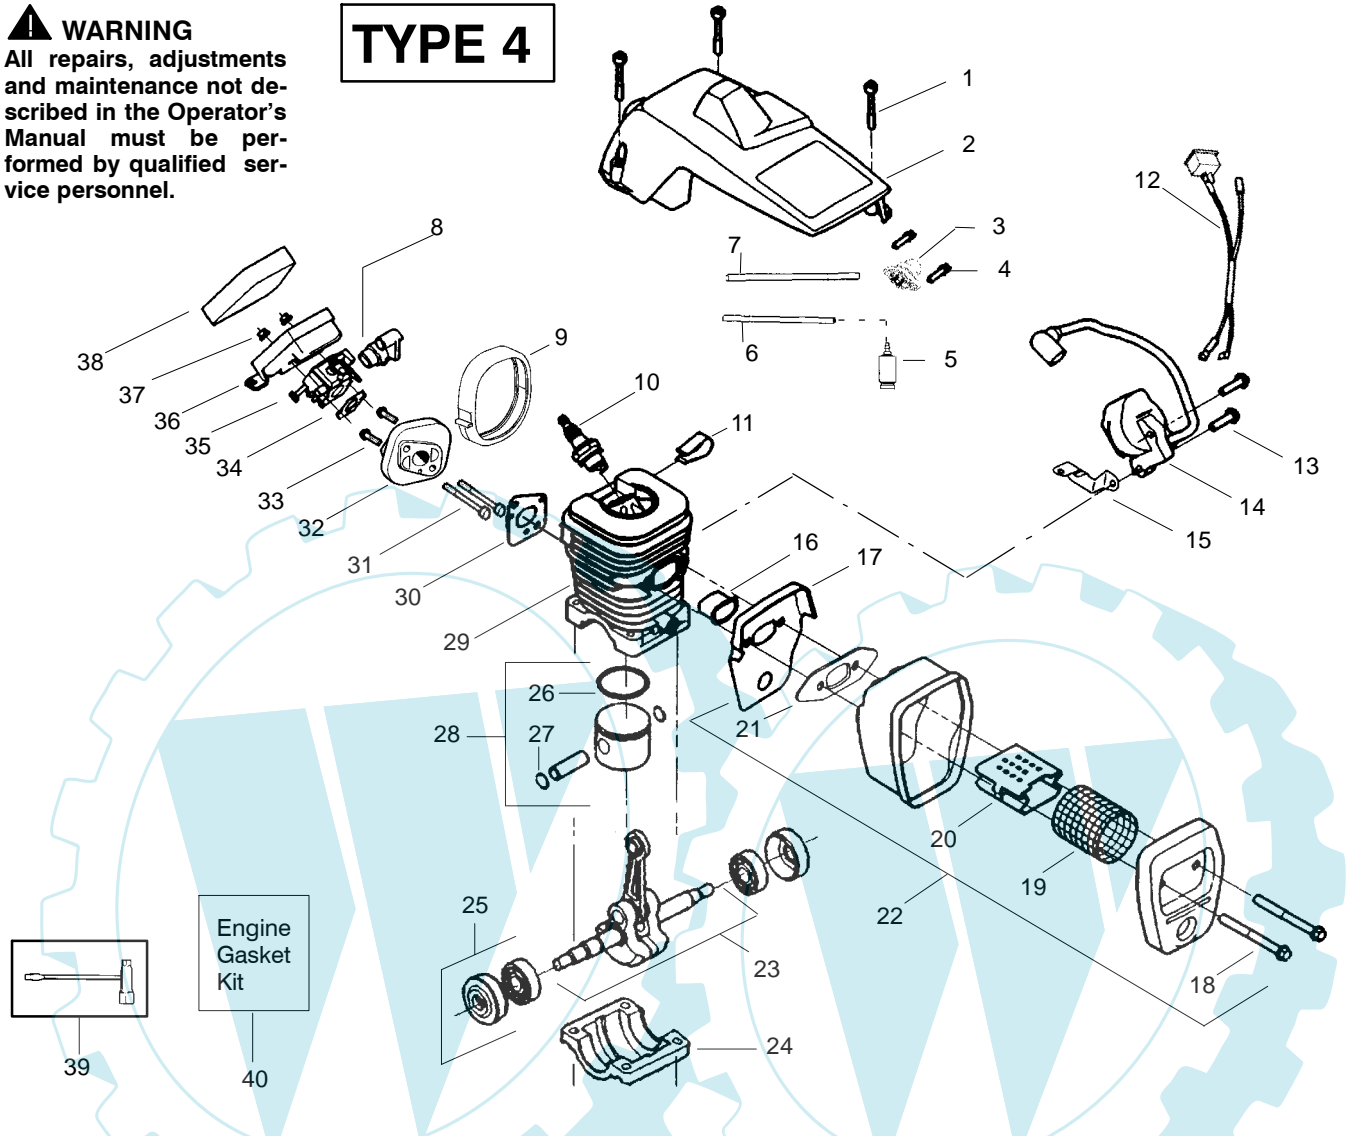

PARTS LIST NO. 530163179		McCULLOCH.® PARTS LIST	CHAIN SAW MODEL(s) MAC CAT 436	
DATE 1/19/05	Replaces 163179 - 12/10/04		Note: Illustration may differ from actual model due to design changes	PAGE NO. 5

⚠ WARNING
All repairs, adjustments and maintenance not described in the Operator's Manual must be performed by qualified service personnel.

TYPE 4

Ref.	Part No.	Description	Ref.	Part No.	Description	Ref.	Part No.	Description
1.	530016153	Screw	19.	530036103	Screen-Spark	36.	530047604	Housing-Air Filter
2.	530056914	Shield-Cylinder	20.	530037813	Diffuser-Muffler	37.	530016101	Nut
3.	530047213	Assy-Air Purge	21.	530069608	Gasket-Muffler (kit)	38.	530037793	Air Filter - Foam
4.	530015780	Screw	22.	530047207	Assy-Muffler (Incl. 17-21)	39.	530031135	Wrench-Bar
5.	530095646	Assy-Fuel Pick-up Kit-Line Purge/Carb. (Small Dia)	23.	530047062	Assy-Crankshaft	40.	530069608	Kit-Engine Gasket (incl. 34,30,21)
6.	530069247	Kit-Line Purge/Tank (large line)	24.	530037935	Cap-Crankcase			
7.	530069216	Kit-Line Purge/Tank (large line)	25.	530056363	Assy-Seal & Bearing			
8.	530035526	Grommet-Carb Adjust.	26.	530038729	Ring-Piston			
9.	530054144	Seal-Carb Adapter	27.	530015697	Retainer - Piston Pin			
10.	952030150	Spark Plug (RCJ-7Y)	28.	530071408	Kit-Piston - (incl. 26-27)			
11.	530016136	Clip-High Tension Lead	29.	530071412	Kit-Cylinder			
12.	530049117	Assy-Wire Harness (includes switch)	30.	530069608	Gasket-Carb. Adapter (kit)			
13.	530015814	Screw	31.	530016187	Screw		530164543	Manual- (Scan)
14.	530039167	Module-Ignition	32.	530049700	Carb. Adapter		530164544	Manual - (Euro I)
15.	530047442	Strap-Ground	33.	530016386	Screw		530164545	Manual - (Euro II)
16.	530037652	Insulator-Heat	34.	530069608	Carb. Gasket (kit)		530054781	Decal-Warning
17.	530049870	Back Plate-Muffler	35.	---	Kit-Carburetor (WT-391)			
18.	530016132	Screw		530069722	(WT-625)			
				530071621				

↖ = NEW PART NUMBER FOR THIS IPL

★ = REFER TO THE SERVICE REFERENCE INDICATED FOR MORE INFORMATION. (LOCATED AT END OF IPL)