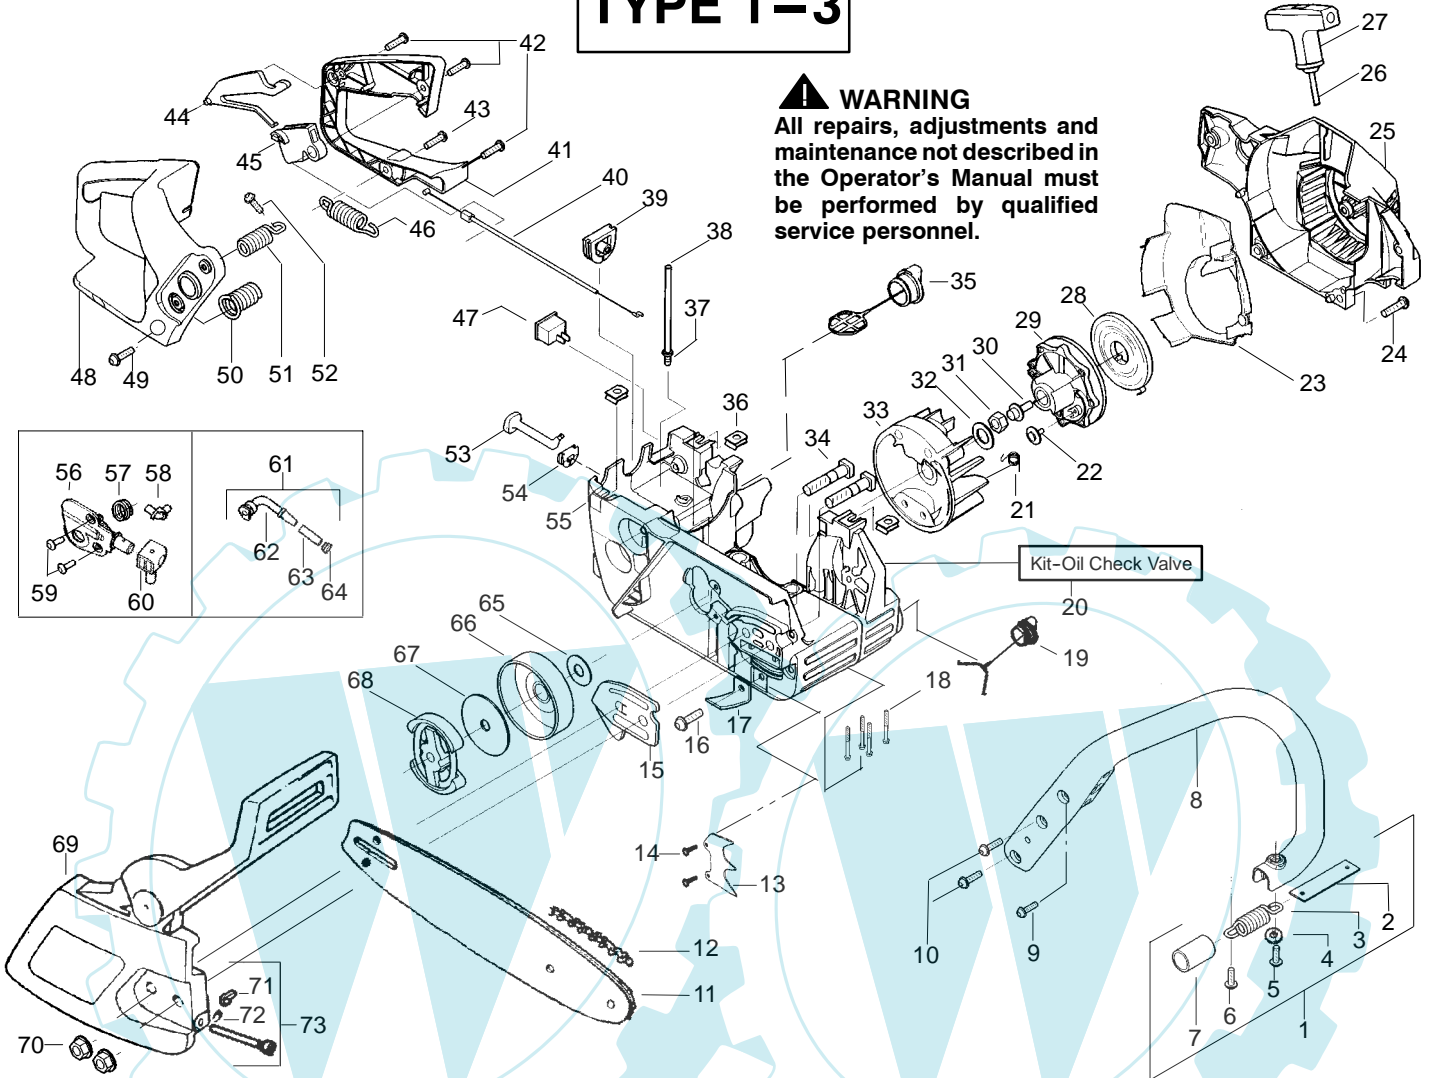

PARTS LIST NO. 530163179		McCULLOCH.® PARTS LIST	CHAIN SAW MODEL(S) MAC CAT 436
DATE 1/19/05	Replaces 163179 - 12/10/04		NOTE: Illustration may differ from actual model due to design changes

TYPE 1-3

WARNING
All repairs, adjustments and maintenance not described in the Operator's Manual must be performed by qualified service personnel.

✓ = NEW PART NUMBER FOR THIS IPL * = REFER TO THE SERVICE REFERENCE INDICATED FOR MORE INFORMATION. (LOCATED AT END OF IPL)

PARTS LIST NO. 530163179		McCULLOCH.® PARTS LIST	CHAIN SAW MODEL(s) MAC CAT 436
DATE 1/19/05	Replaces 163179 - 12/10/04		Note: Illustration may differ from actual model due to design changes

✓ = NEW PART NUMBER FOR THIS IPL

* = REFER TO THE SERVICE REFERENCE INDICATED FOR MORE INFORMATION. (LOCATED AT END OF IPL)

PARTS LIST NO. 530163179		McCULLOCH ® PARTS LIST	CHAIN SAW MODEL(s) MAC CAT 436
DATE 1/19/05	Replaces 163179 - 12/10/04		Note: Illustration may differ from actual model due to design changes