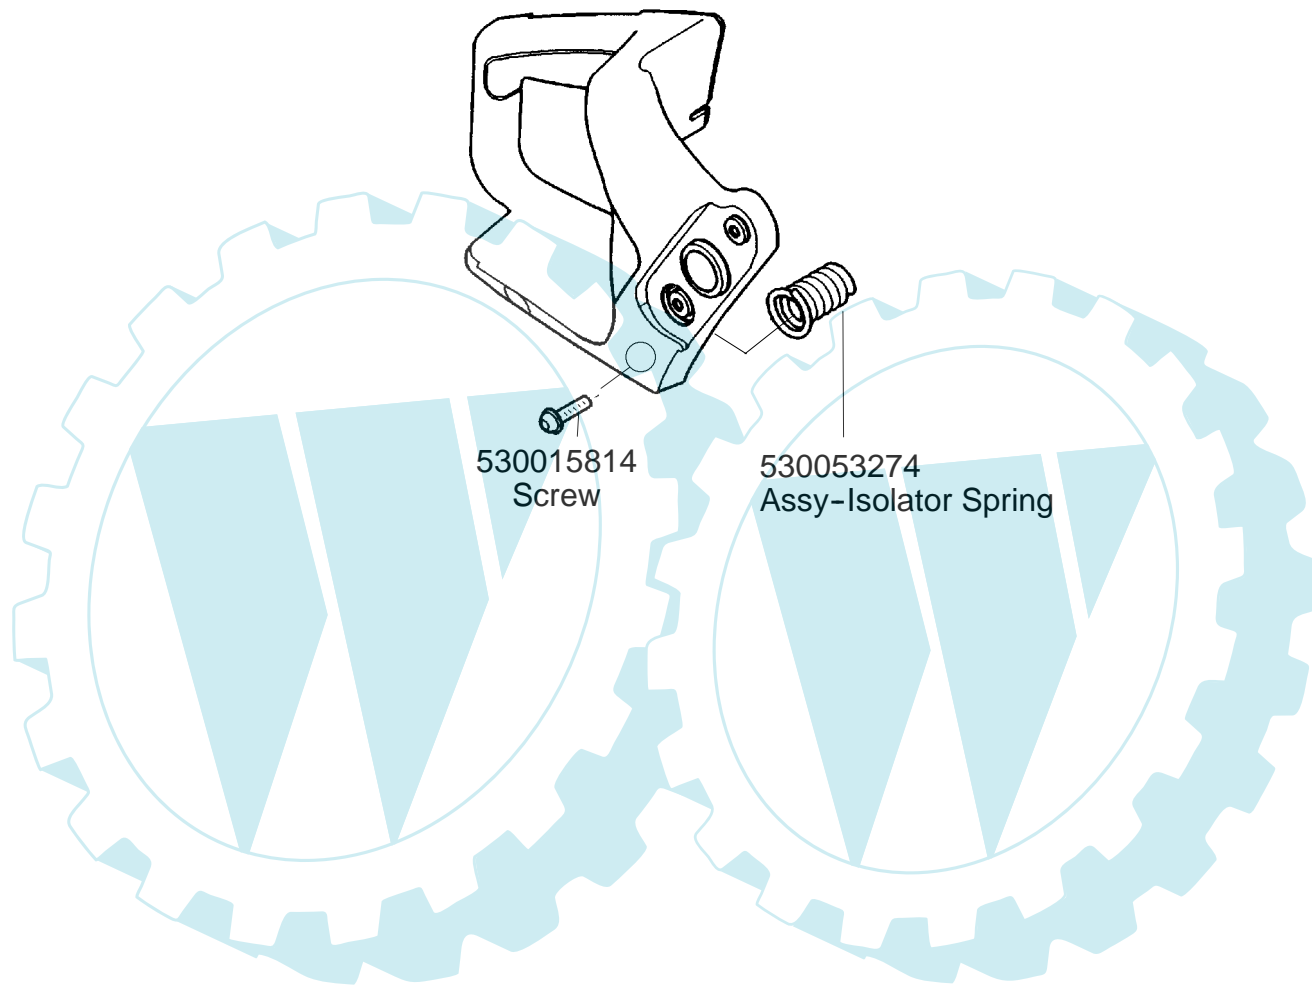

PARTS LIST NO. 530163179		McCULLOCH.® PARTS LIST	CHAIN SAW MODEL(S) MAC CAT 436	
DATE 1/19/05	Replaces 163179 - 12/10/04		Note: Illustration may differ from actual model due to design changes	PAGE NO. 8

★★★★★ **Service Reference** ★★★★★

Note: Due to product improvements, your unit may have been built with or without the spring and screw shown below. If your unit does not have this spring and screw, no action is required. If your unit does have the spring and screw, please order the part numbers listed below.

✓ = NEW PART NUMBER FOR THIS IPL

★ = REFER TO THE SERVICE REFERENCE INDICATED FOR MORE INFORMATION. (LOCATED AT END OF IPL)