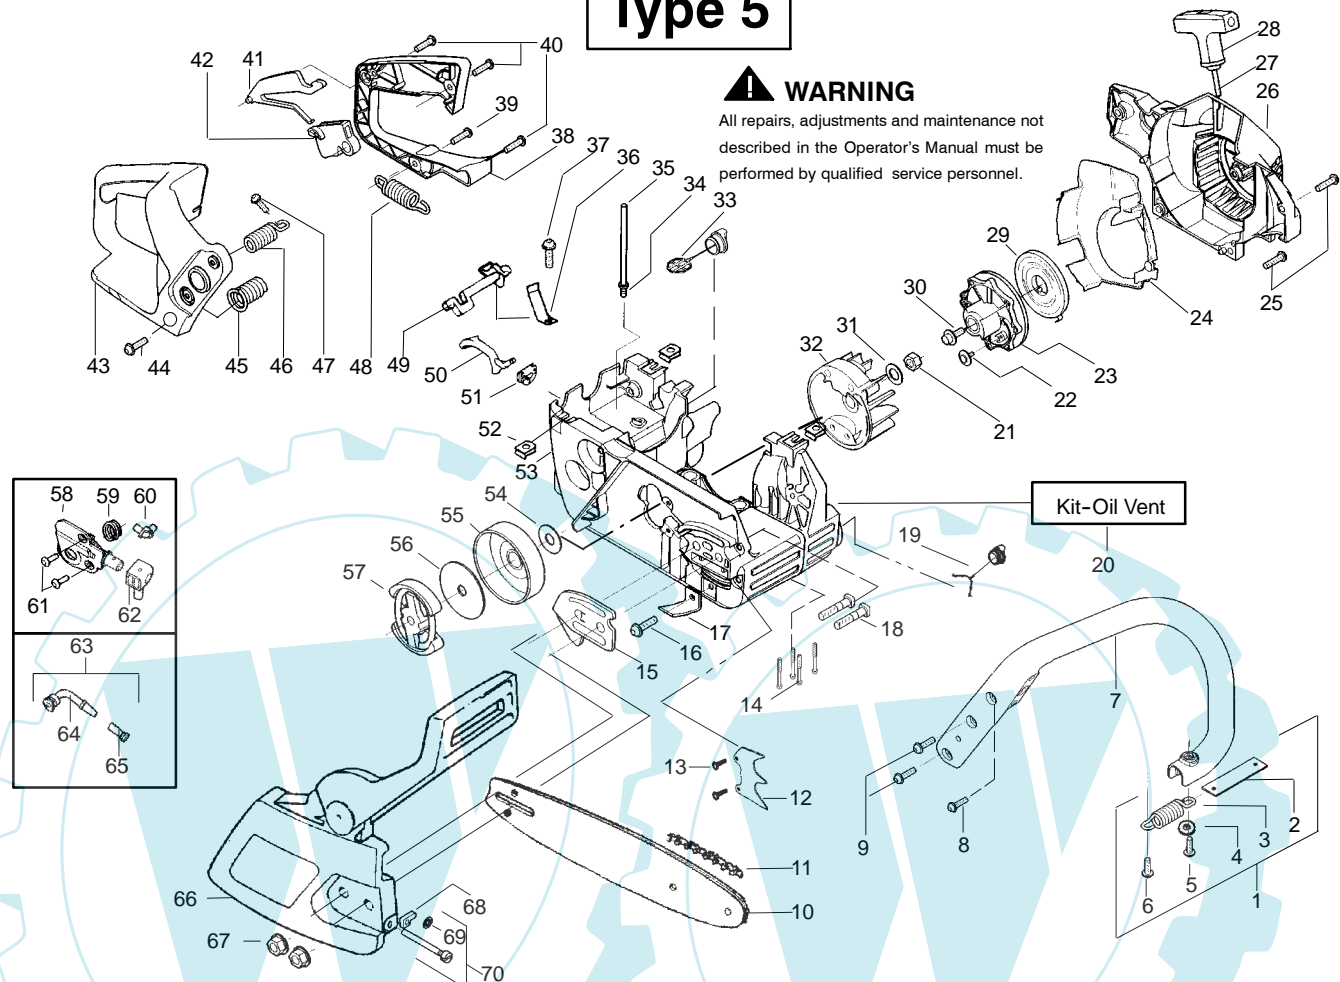

PARTS LIST NO. 530163179		McCULLOCH® PARTS LIST	CHAIN SAW MODEL(s) MAC CAT 436	
DATE 1/19/05	Replaces 163179 - 12/10/04		Note: Illustration may differ from actual model due to design changes	PAGE NO. 3

Type 5

WARNING

All repairs, adjustments and maintenance not described in the Operator's Manual must be performed by qualified service personnel.

Ref.	Part No.	Description	Ref.	Part No.	Description	Ref.	Part No.	Description
1.	530059667	Assy.-Isolator	28.	530056402	Handle-Starter	55.	530047061	Assy.-Clutch Drum w/bearing
2.	530047608	Limiter Strap	29.	530027531	Spring-Recoil	56.	530015611	Washer-Clutch
3.	530059668	Spring-Isolator	30.	530015920	Screw	57.	530014949	Assy. Clutch
4.	530015158	Washer	31.	530015127	Washer-Flywheel	58.	530071259	Kit - Oil Pump (incl. 59,60,62)
5.	530016018	Screw	32.	530039187	Assy-Flywheel	59.	530037820	Gear-Worm Spring
6.	530015843	Screw	33.	530047192	Assy-Fuel Cap	60.	530049477	Elbow-Oil Pickup
7.	530047583	Front Handle	34.	530023877	Fitting-fuel line	61.	530016064	Screw
8.	530015940	Screw	35.	530069216	Kit-Fuel line (large)	62.	530019206	Seal Block
9.	530015814	Screw	36.	530016149	Spring-Switch	63.	530047663	Assy-Oil Pick-up (Incl. 64,65)
10.	530044896	Bar - 14"	37.	530015775	Screw	64.	530038373	Pick-up Oiler
11.	538029933	Chain - 14"	38.	530047581	Cover-Rear Handle	65.	530056533	Filter-Oil
12.	530014381	Kit-Spike (Incl. 13)	39.	530015886	Screw	66.	530054739	Assy.-Chain Brake
13.	530016439	Screw	40.	530015906	Screw	67.	530015917	Nut-Bar Mounting
14.	530016132	Screw	41.	530036098	Throttle Lockout	68.	530015826	Pin-Bar Adjust
15.	530038238	Plate-Bar Mount.	42.	530036097	Trigger-Throttle	69.	530038593	Retainer
16.	530015814	Screw	43.	530047582	Handle - Rear	70.	530069611	Kit-Bar Adjusting (incl. # 68,69)
17.	530029850	Chain Catcher	44.	★★★★★	Screw			
18.	530016133	Bolt-Bar	45.	★★★★★	Assy Isolator-lower			
19.	530010846	Assy-Oil Cap	46.	530071958	Kit-Isolator (Upper)			
20.	530071666	Kit-Oil Vent	47.	530015875	Screw			
21.	530016134	Nut-Flywheel	48.	530059668	Spring-Isolator			
22.	530016080	Screw	49.	530057473	Lever-Switch			
23.	530037817	Starter Pulley	50.	530057474	Lever-Choke			
24.	530055723	Baffle-Air	51.	530049005	Grommet-Knob			
25.	530015892	Screw	52.	530015922	Nut-"U"-Type			
26.	530056333	Housing-Fan	53.	530058733	Kit-Chassis Assy. fuel lines and caps)			
27.	530069232	Kit - Rope	54.	530015907	Washer-Thrust			

✓ = NEW PART NUMBER FOR THIS IPL

★ = REFER TO THE SERVICE REFERENCE INDICATED FOR MORE INFORMATION. (LOCATED AT END OF IPL)